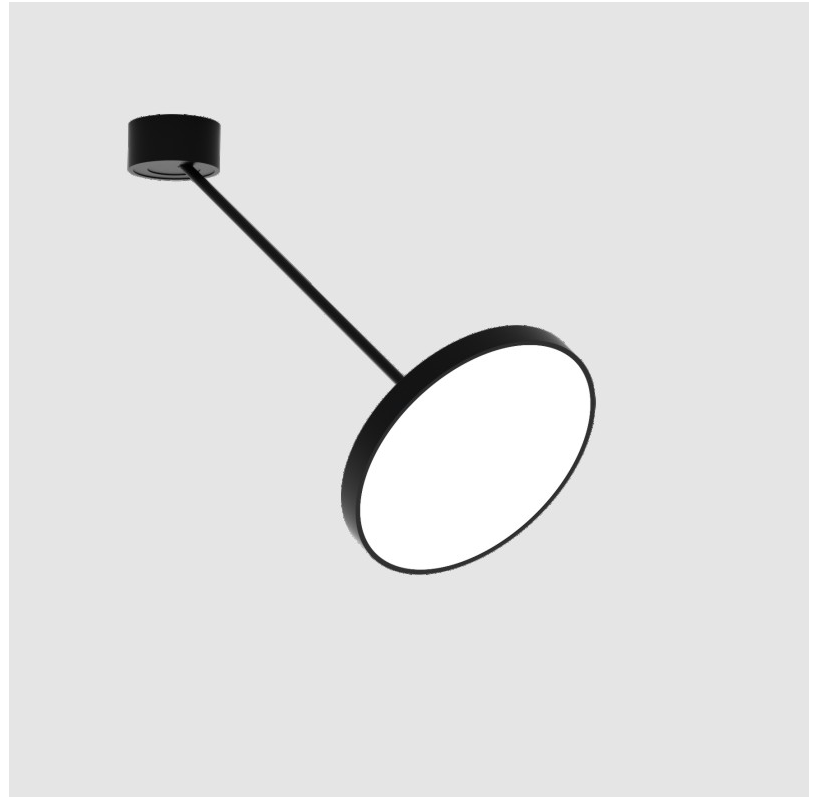

PHYSICAL

Shape: Round
Diameter (mm): 400
Diameter (in): 15 3/4
Height (mm): 72
Height (in): 2 13/16
Max. Overall Height (mm): 870
Max. Overall Height (in): 34 1/4
Extension (mm): 750
Extension (in): 29 1/2
Weight (kg): 3.140
Weight (lbs): 6.922
Diffuser: PMMA - Opal / Micro-Prism / Sparkling Secret / Vintage Industrial
Fixture Finish: SSR / BKV / CWI / CRY / HAB / UFT / ITA / RUA / FTG / MYG / LOD / PUS / FRO / FUP / KIA / POP / BLS / SPG / MEY / GOH / CHC / COM / ABZ / JAG / OBR / MOS / ROR
Fixture Material: PMMA / Extruded Aluminum / Steel

ELECTRICAL

Lamp Type: LED (Zhaga Standard)
Input Wattage (W): 17
Total Output Wattage (W): 16
Dimming: Tri-Mode (Non-Dimming and Phase Dimming (120Vac only) and 0-10V Dimming)
Driver Included: Yes
Driver Location: Integrated
Driver Type: Constant Current - Universal
Driver Class: Class 2
Input Voltage (V): 120 - 277
Constant Current (MA): 500

LED

Color Temperature (°K): 2700 / 3000 / 3500 / 4000
Max. Delivered Lumen (lm): 1807 / 1943 / 1951 / 1991
Nominal Lumen (lm): 2250 / 2420 / 2430 / 2480
CRI: >90 CRI
Lamp Life (hrs): 50000

OPTICAL

Adjustability: Rotational Canopy 170°; Tilting Canopy ±50°; Tilting Head ±90°

RATINGS AND CERTIFICATIONS

Certified By: Certified for North American Standards
IP rating: IP20